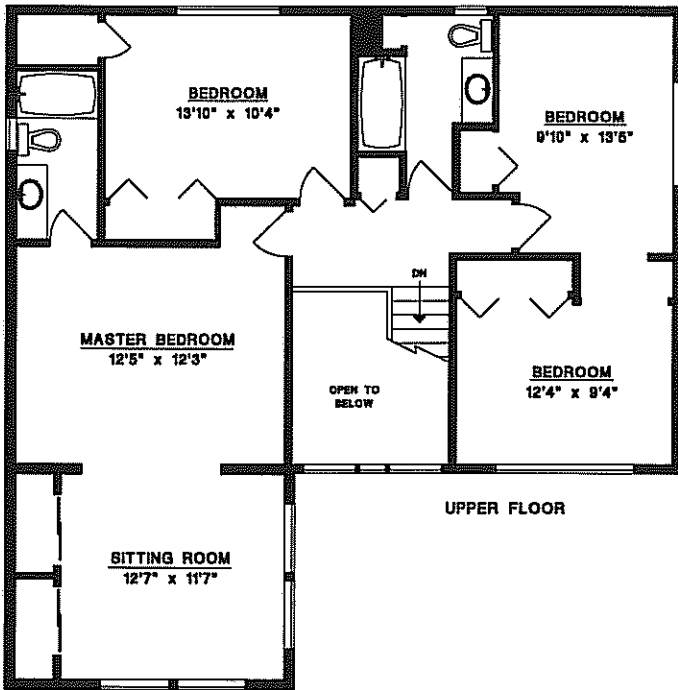

Shirley Clarke

phone: 604-220-2020

Cross Realty
8181 - 8808 Westview Dr.
North Vancouver, B.C.
V7H 4M2

**726 EAST KINGS ROAD
NORTH VANCOUVER**

MAIN FLOOR 1180 SQ.FT.
UPPER FLOOR 1126 SQ.FT.
LOWER FLOOR 1123 SQ.FT.
TOTAL 3429 SQ.FT.