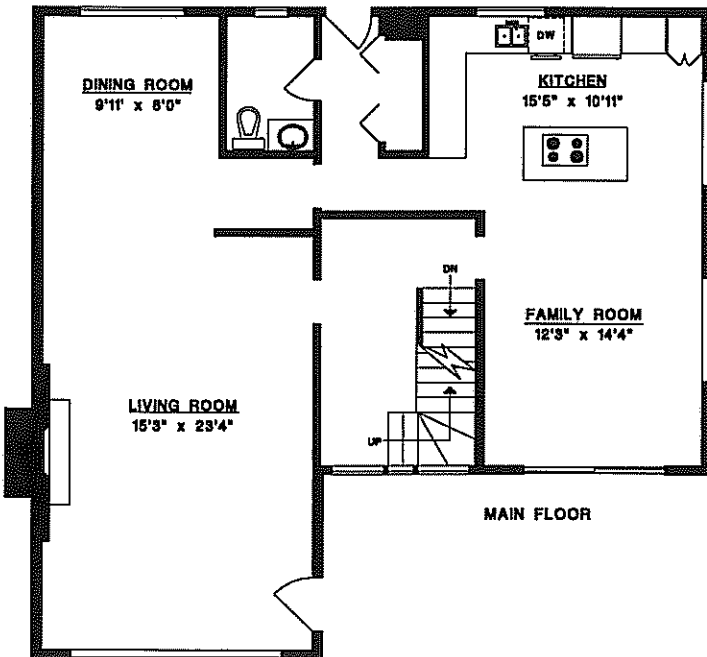

Shirley Clarke

phone: 604-220-2020

Cross Realty
8181 - 8808 Westview Dr.
North Vancouver, B.C.
V7H 4M2

**726 EAST KINGS ROAD
NORTH VANCOUVER**

MAIN FLOOR 1180 SQ.FT.
UPPER FLOOR 1126 SQ.FT.
LOWER FLOOR 1123 SQ.FT.
TOTAL 3429 SQ.FT.