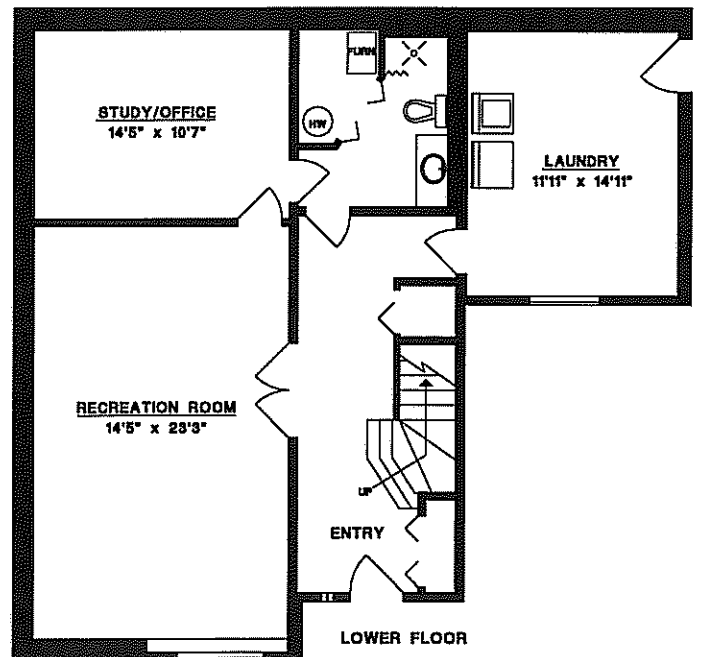

Shirley Clarke

phone: 604-220-2020

Cross Realty
8181 - 8808 Westview Dr.
North Vancouver, B.C.
V7H 4M2

**726 EAST KINGS ROAD
NORTH VANCOUVER**

MAIN FLOOR 1180 SQ.FT.
UPPER FLOOR 1126 SQ.FT.
LOWER FLOOR 1123 SQ.FT.
TOTAL 3429 SQ.FT.